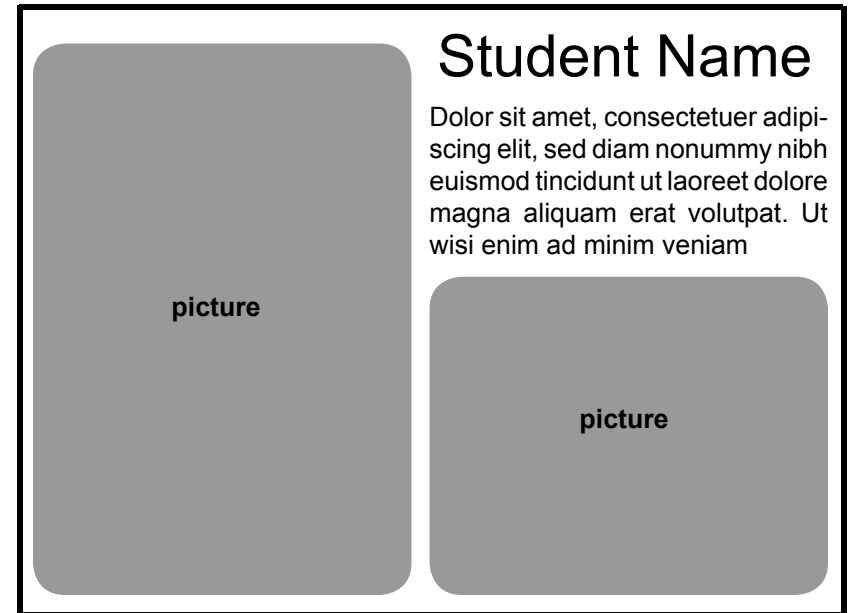

1/8 Page Templates

A. "Traditional"

Your message must be 102 characters or less (including spaces)

B. "Fun"

Your message must be 241 characters or less (including spaces)

1/2 Page Templates

A. "Traditional"