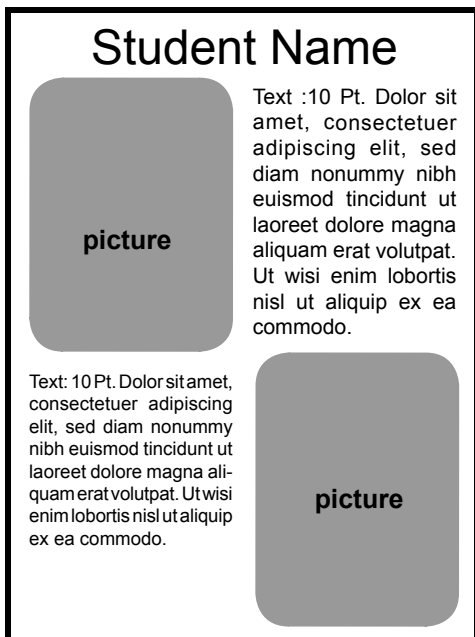

Your message must be 325 characters or less (including spaces)

B. "Fun"

Your message must be 161 characters or less (including spaces)

1/4 Page Templates

A. "Traditional"

-Each message must be less than 107 characters (including spaces)